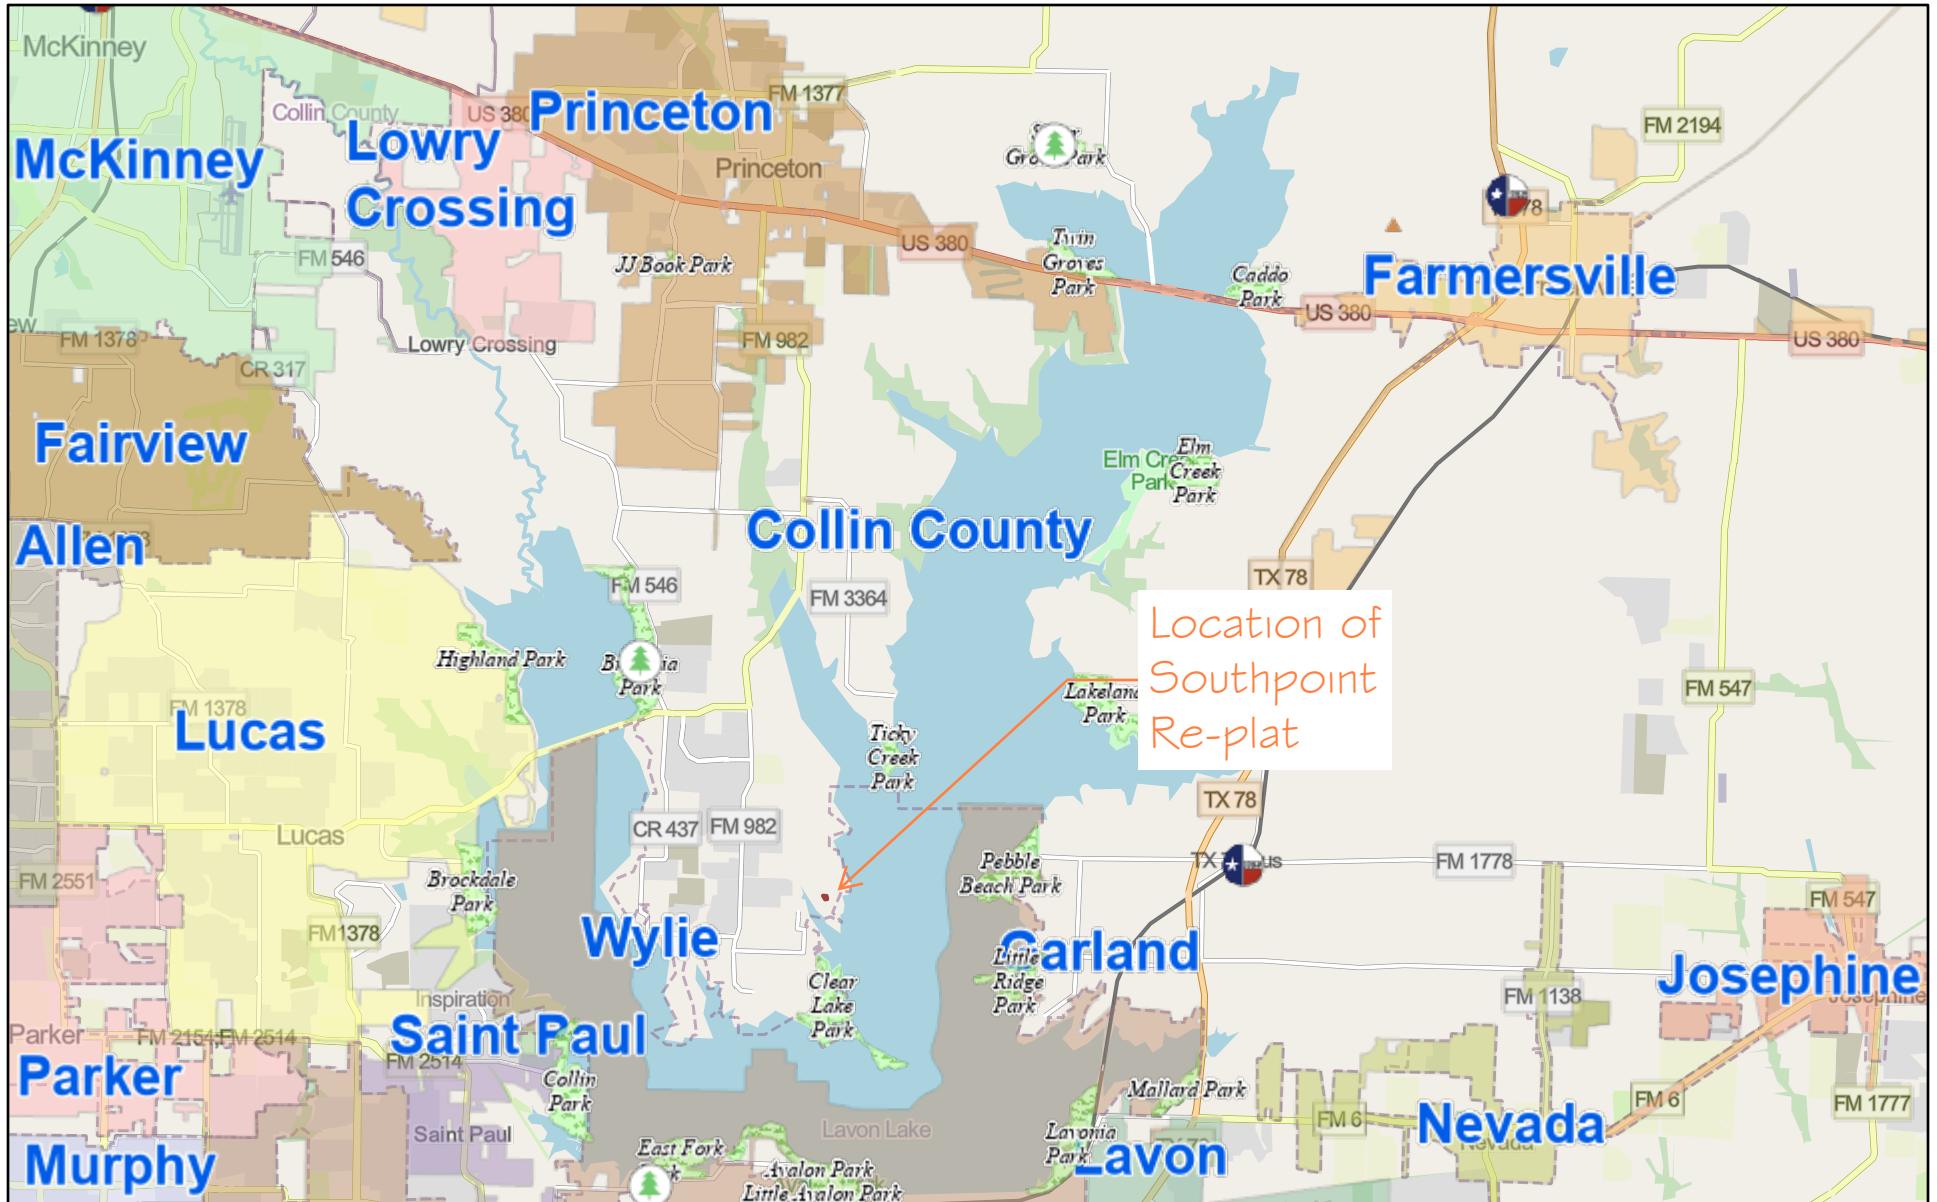

SOUTHPOINT

Southpoint lots 19 & 20 are located at 6747 Southpoint Dr. approximately 7.5 miles south of the city of Princeton.

Map data © OpenStreetMap contributors, Microsoft, Facebook, Inc. and its affiliates, Esri Community Maps contributors, Map layer by Esri