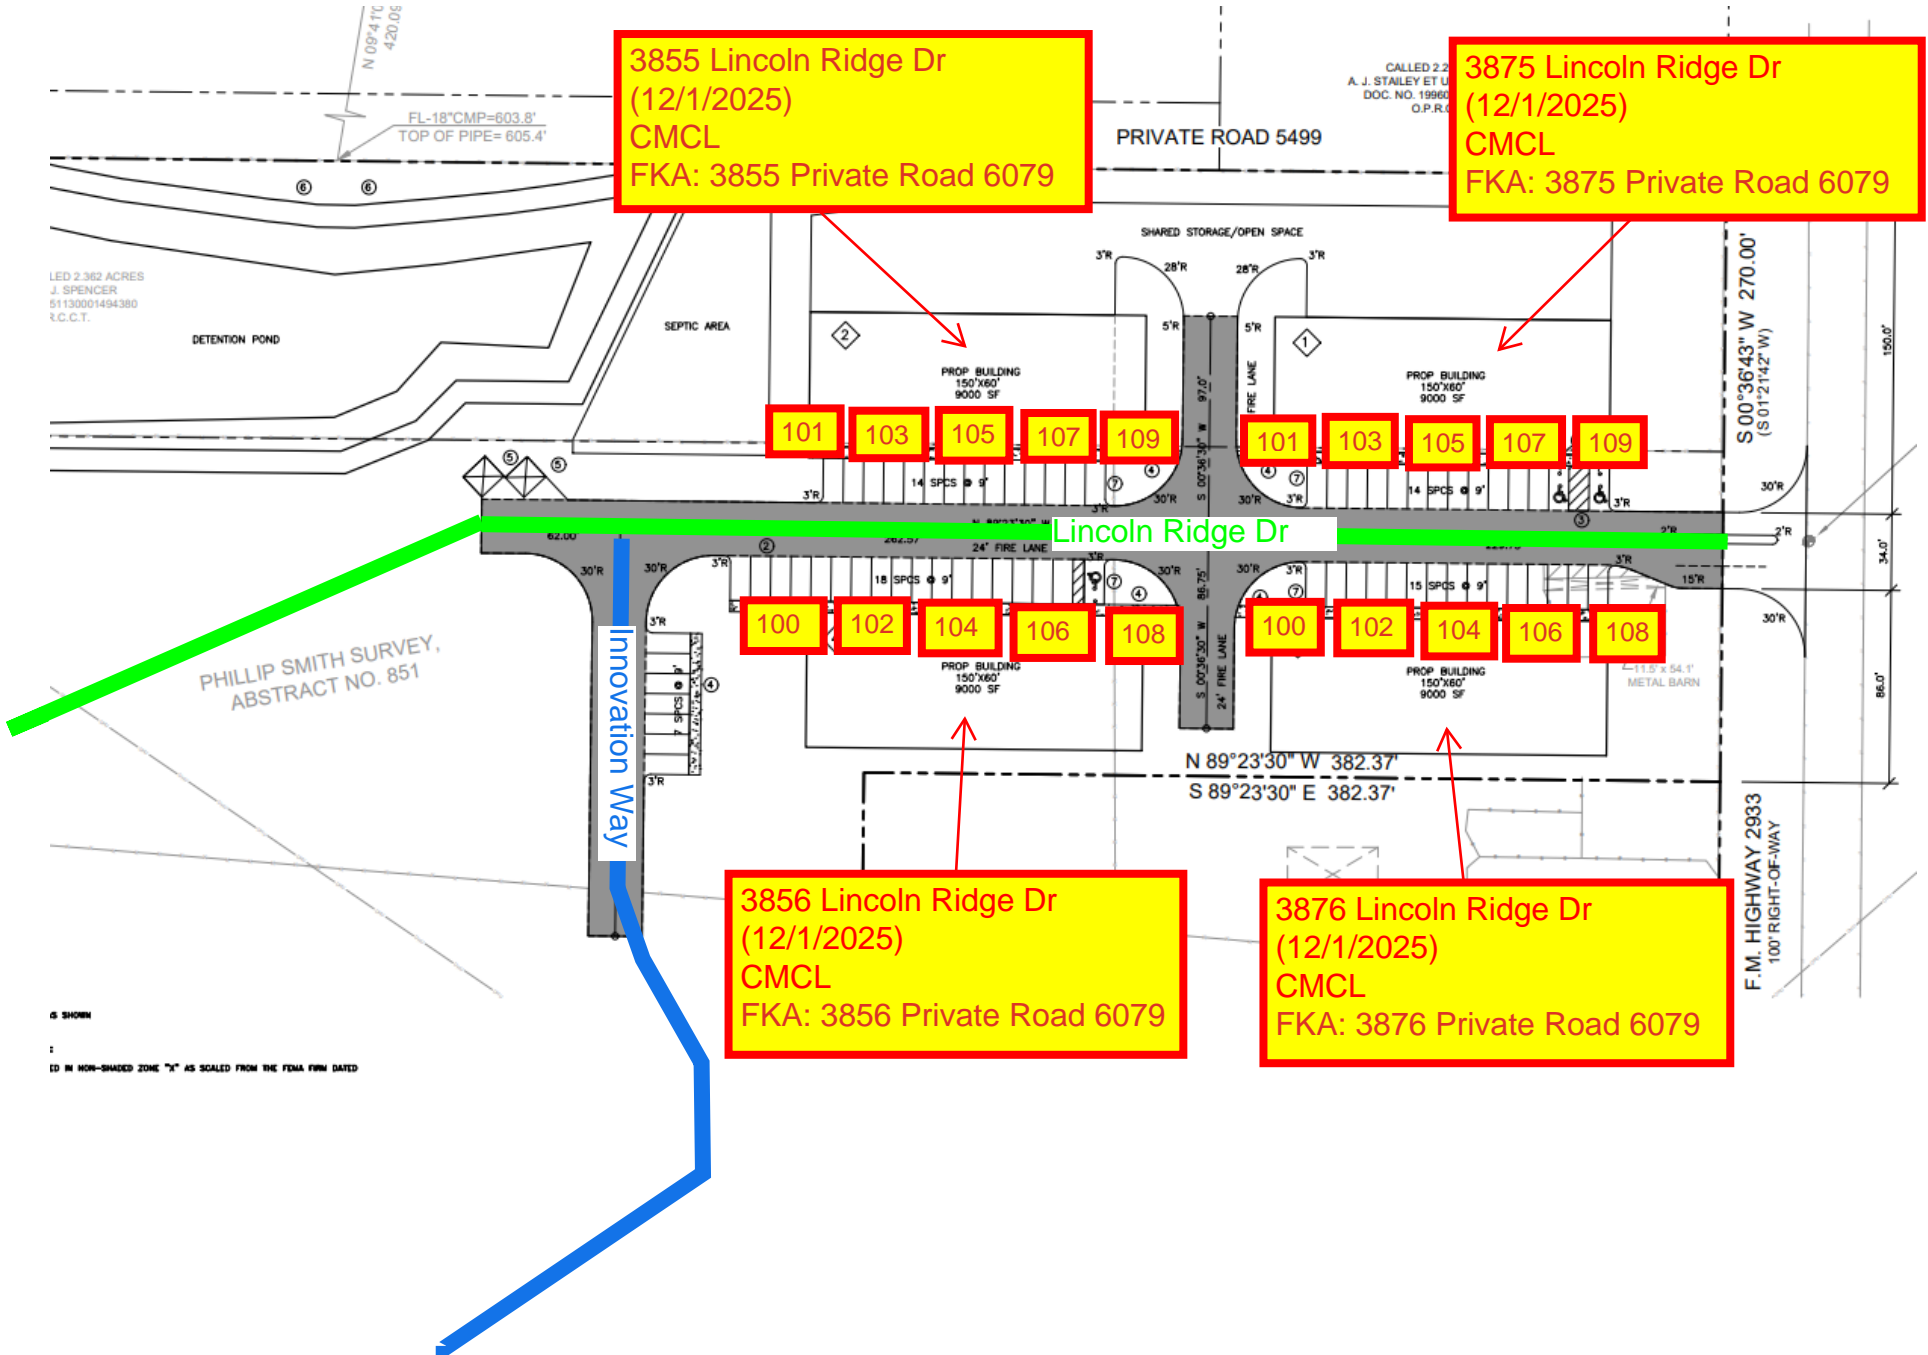

Lincoln Ridge Business Park, C/O: Timothy Spencer
PID: 2933593
13H2
CONS25-0902-0286

3855 Lincoln Ridge Dr
(12/1/2025)
CMCL
FKA: 3855 Private Road 6079

3875 Lincoln Ridge Dr
(12/1/2025)
CMCL
FKA: 3875 Private Road 6079

3856 Lincoln Ridge Dr
(12/1/2025)
CMCL
FKA: 3856 Private Road 6079

3876 Lincoln Ridge Dr
(12/1/2025)
CMCL
FKA: 3876 Private Road 6079