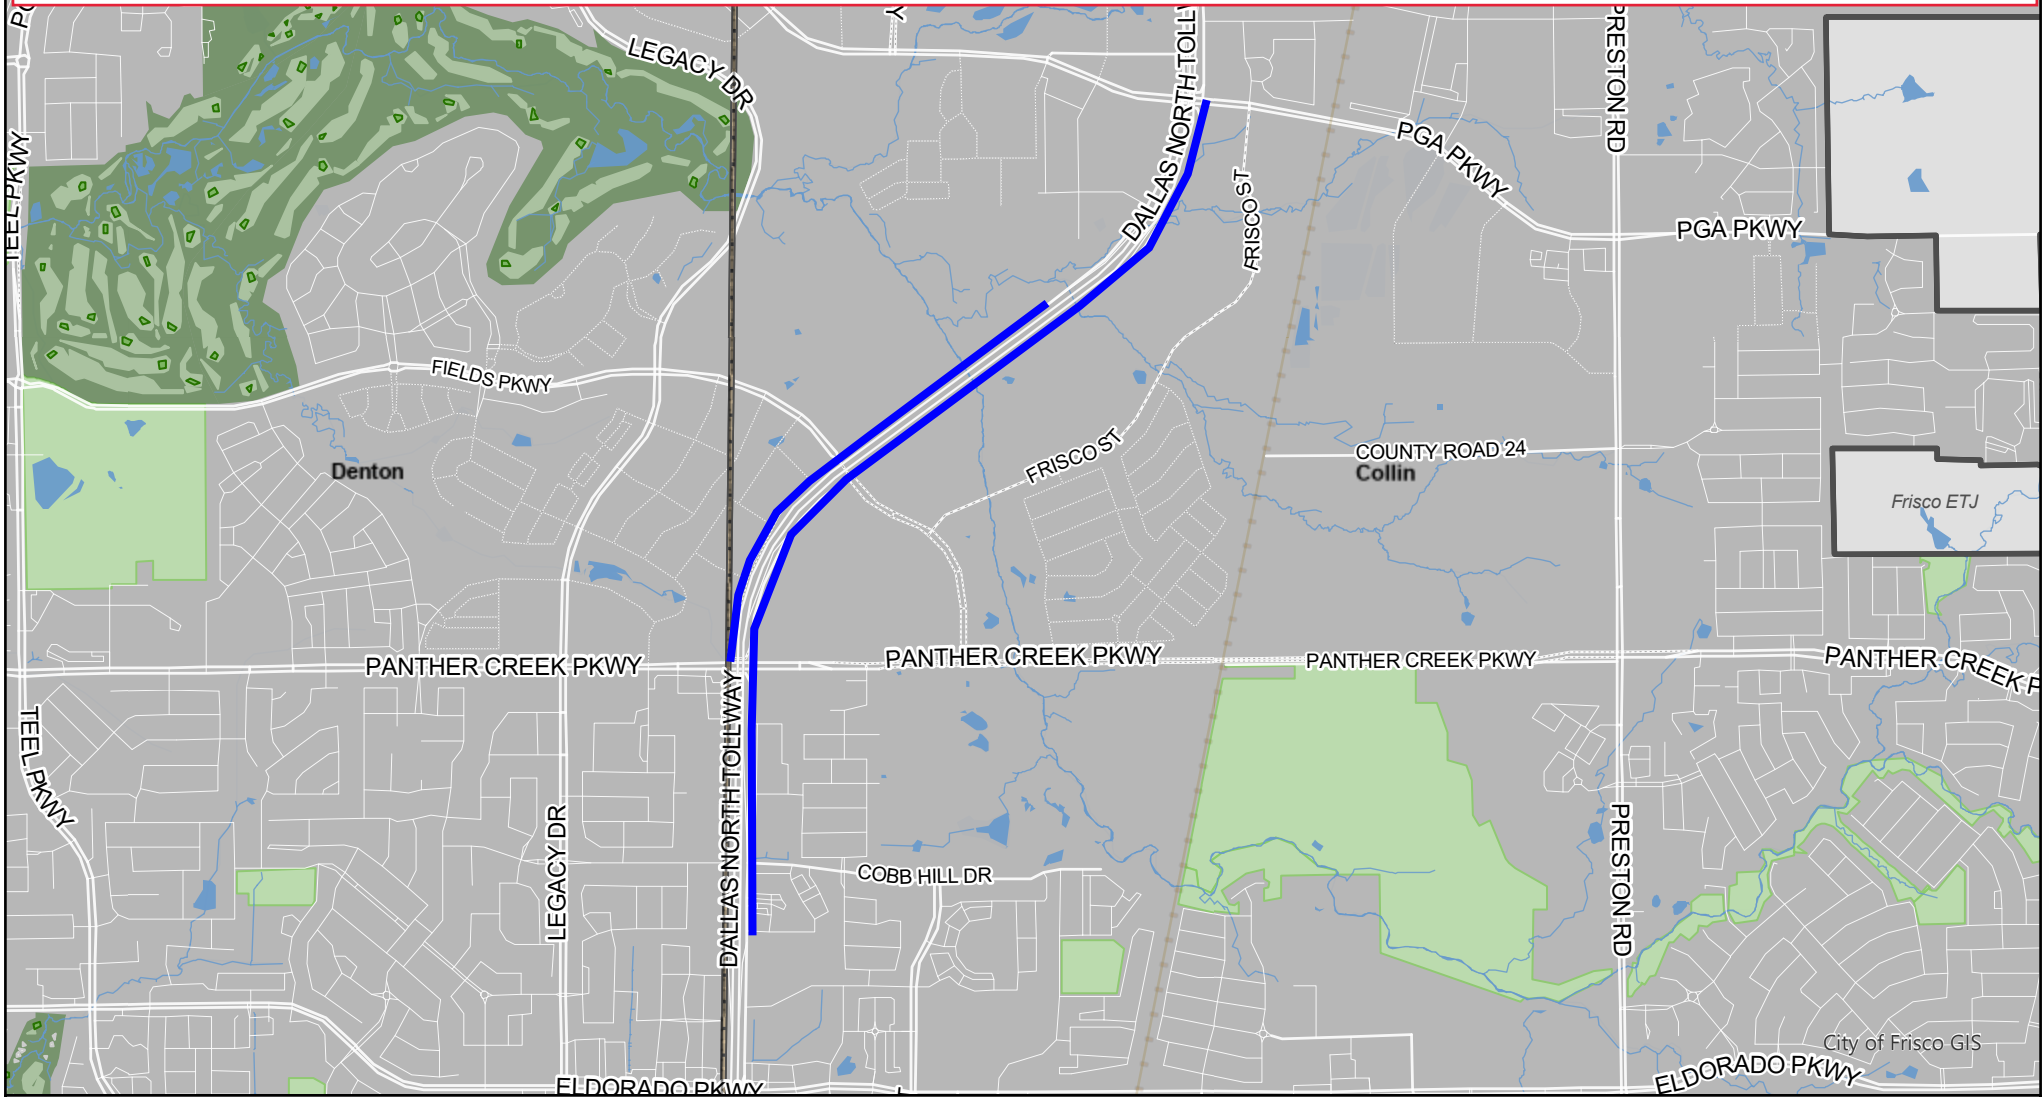

Dallas Parkway Phase 5 (South of Panther Creek to PGA Parkway)

0 0.1 0.2 0.3 mi

Created on: 11/25/2024

County
 Project Location

DISCLAIMER:
 The City of Frisco has made this data available for public download. However, it is only for general purposes and any reliance on this data is AT YOUR OWN RISK. Frisco assumes no liability for any errors, omissions, or inaccuracies in the map or information regardless of the cause of such or for any decision made, action taken, or action not taken in reliance upon any maps or information provided herein. Frisco makes no warranty, representation, or guarantee of any kind regarding any maps or information provided herein or the sources of such maps or information and DISCLAIMS ALL REPRESENTATIONS AND WARRANTIES, EXPRESSED AND IMPLIED, including the implied warranties of merchantability and fitness for a particular purpose.

Source: City of Frisco, TX