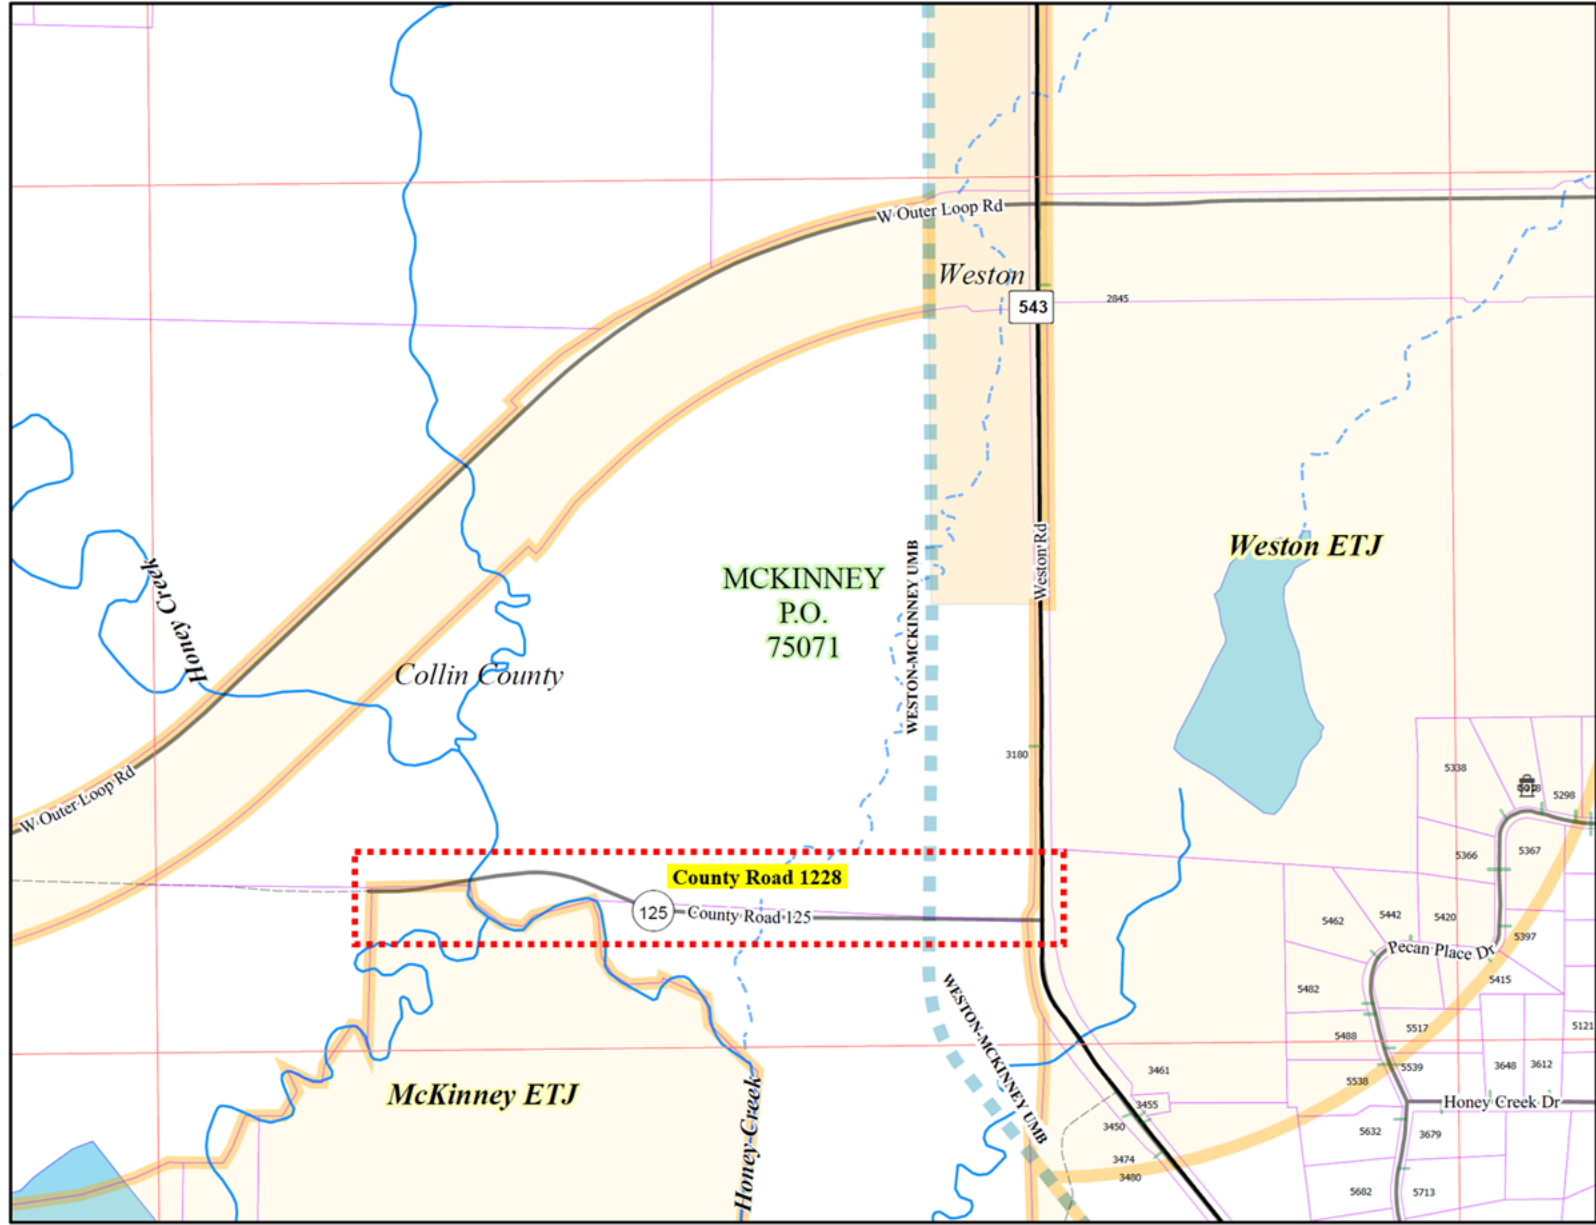

- Legend**
- Map Boundary
 - Asphalt/Concrete
 - Rock
 - Dirt
 - Private/Urban
 - County Line
 - Rail
 - CCAD Parcel
 - M-1400 Rural MSAG
 - 75069 Zip Code
 - Anna City ETJ
 - UMBs
 - Fire Hydrant

- Road Shields**
- Interstate
 - US Hwy
 - State Hwy
 - Business/Spur
 - Farm to Market
 - County Road

15E1	15F4	15F1
15E2	15F3	15F2
14E1	14F4	14F1

This map is a graphic representation of Collin County and should only be used for illustrative purposes. In no way should this map be used to settle any boundary dispute or locational conflict.

Collin County Road Atlas

15F3

1/13/2026