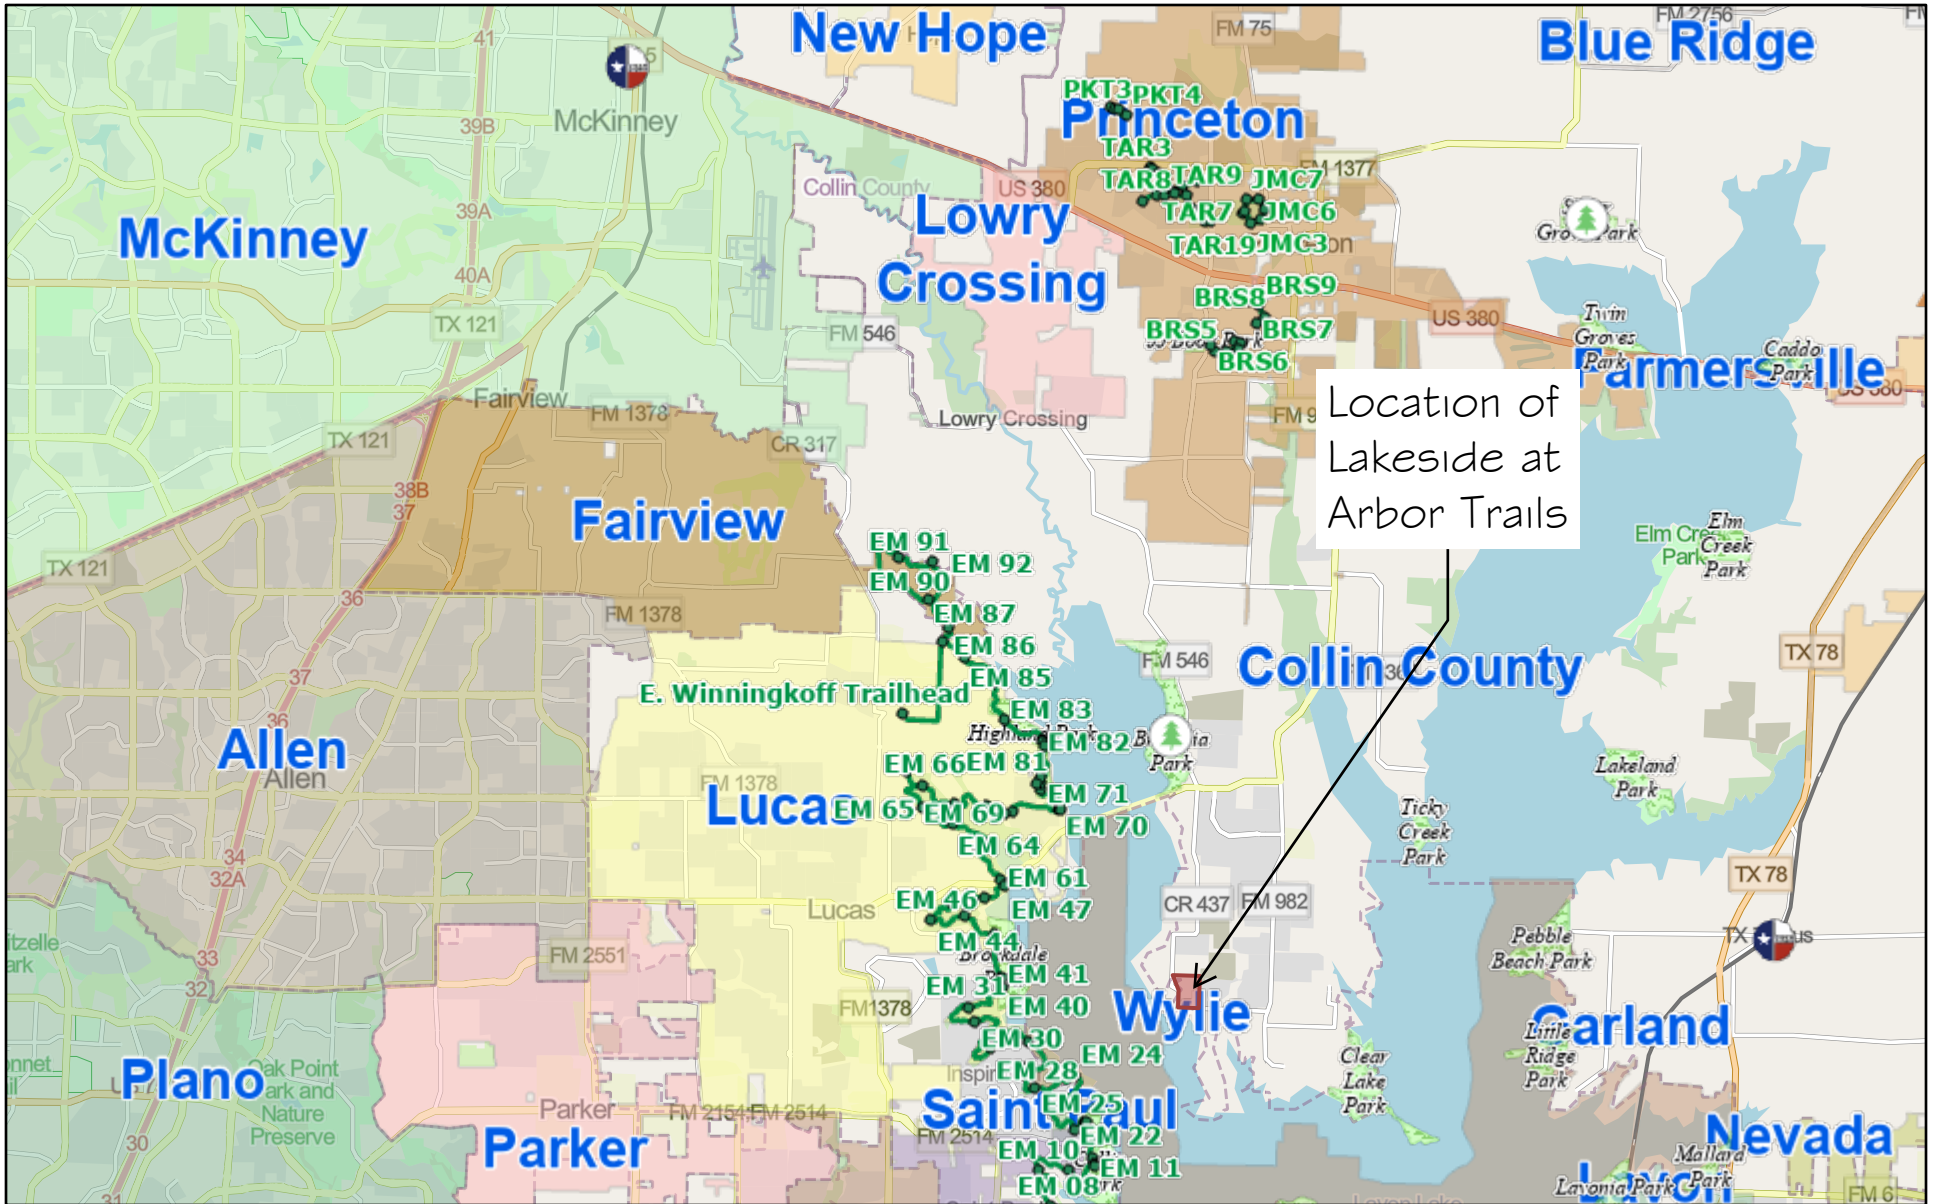

# LAKESIDE AT ARBOR TRAILS

Lakeside at Arbor Trails is located along CR 437 approximately 7.8 miles south of the city of Princeton.

Map data © OpenStreetMap contributors, Microsoft, Facebook, Inc. and its affiliates, Esri Community Maps contributors, Map layer by Esri

Collin County

Map data © OpenStreetMap contributors, Microsoft, Facebook, Inc. and its affiliates, Esri Community Maps contributors, Map layer by Esri | TCEQ Info Resources Division |