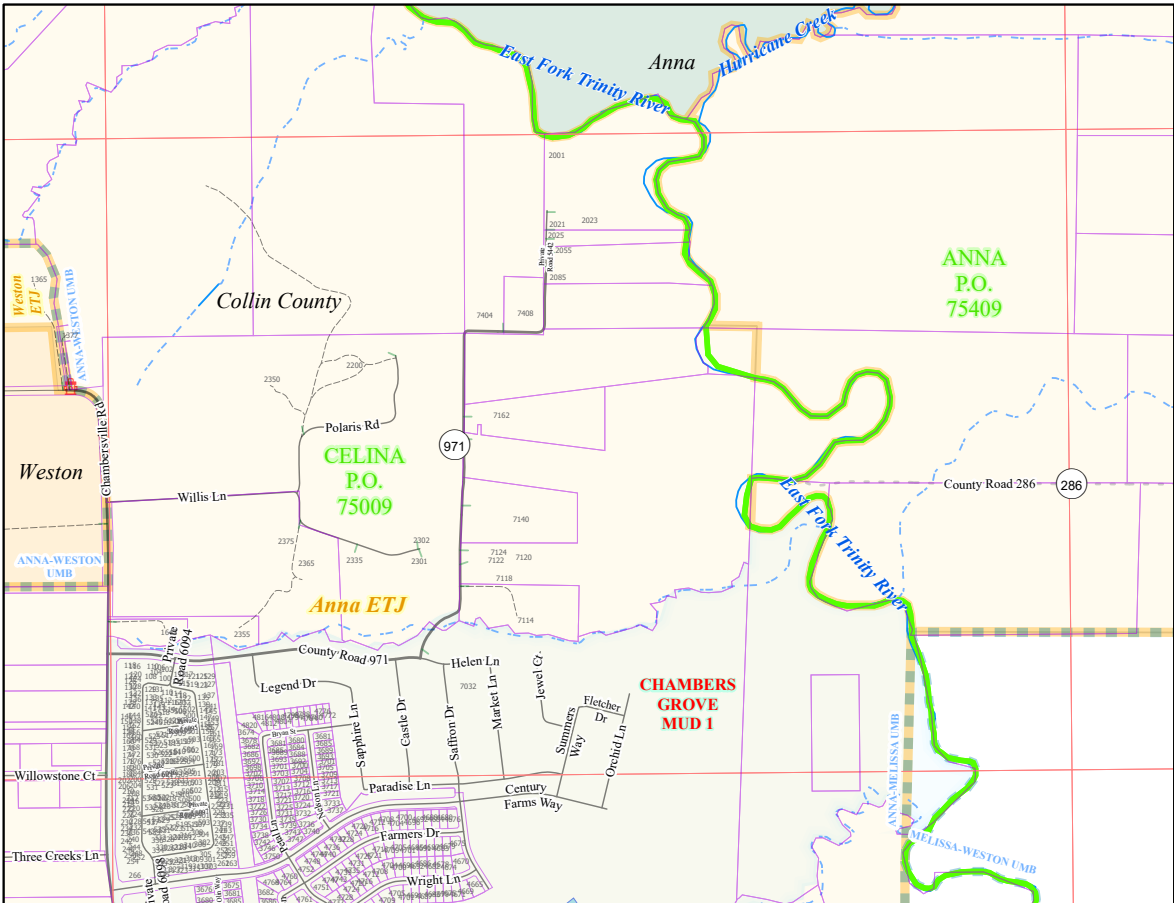

Legend

- Map Boundary
- Asphalt/Concrete
- Rock
- Dirt
- Private/Urban
- County Line
- Rail
- CCAD Parcel
- Rural MSAG
- 75069 Zip Code
- Anna City ETJ
- UMBs
- Fire Hydrant

16F1	16G4	16G1
16F2	16G3	16G2
15F1	15G4	15G1

This map is a graphic representation of Collin County and should only be used for illustrative purposes. In no way should this map be used to settle any boundary dispute or locational conflict.

# Collin County Road Atlas

16G3

1/30/2026

IT/GIS

Road Shields

- Interstate
- US Hwy
- State Hwy
- Business/Spur
- Farm to Market
- County Road