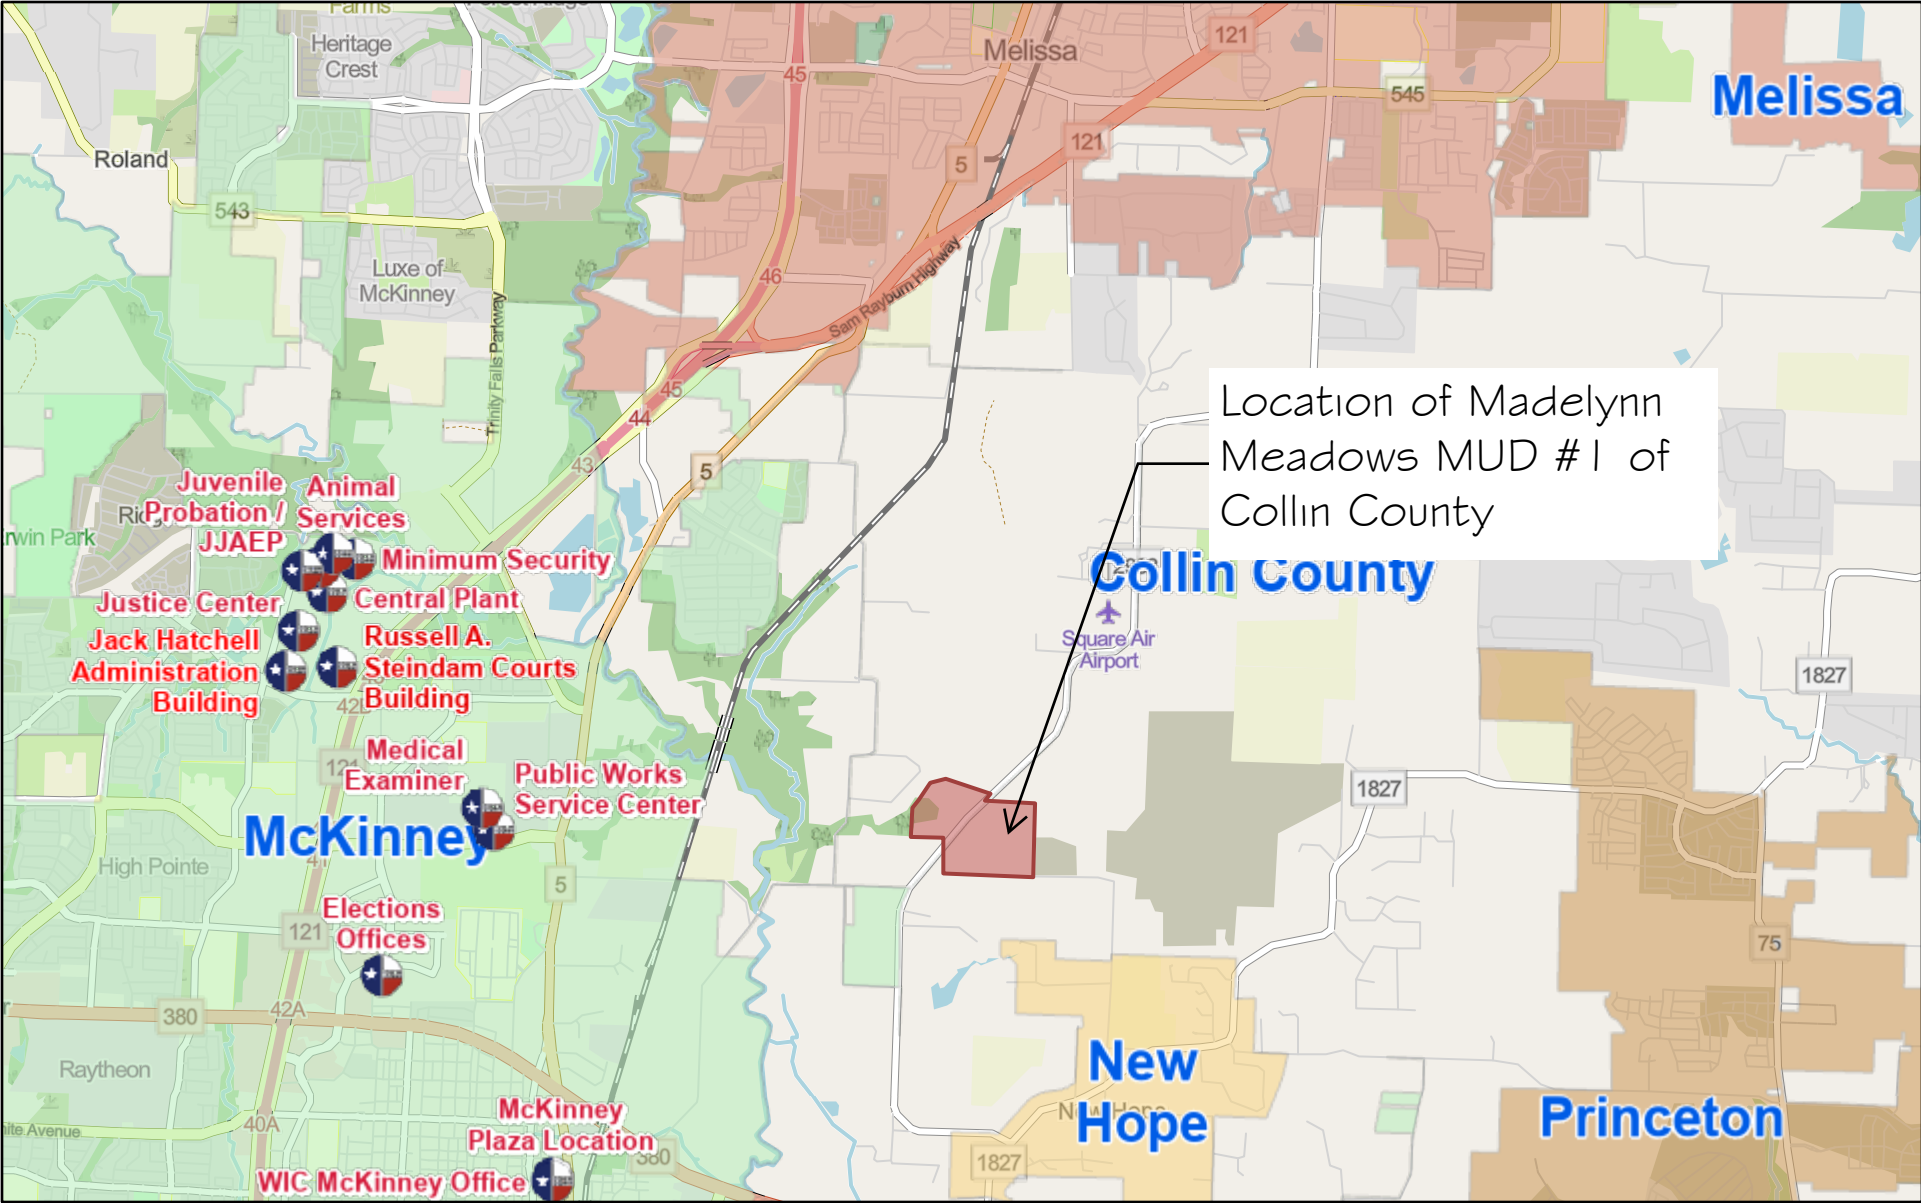

MADELYNN MEADOWS & MADELYNN CROSSING

Location of Madelynn Meadows MUD #1 of Collin County

Madelynn Meadows and Madelynn Crossing, part of Madelynn Meadows MUD #1 of Collin County, are located along FM 2933 approximately 3.1 miles North East of the city of McKinney.

Sources: Map data © OpenStreetMap contributors, Microsoft, Esri Community Maps contributors, Map layer by Esri