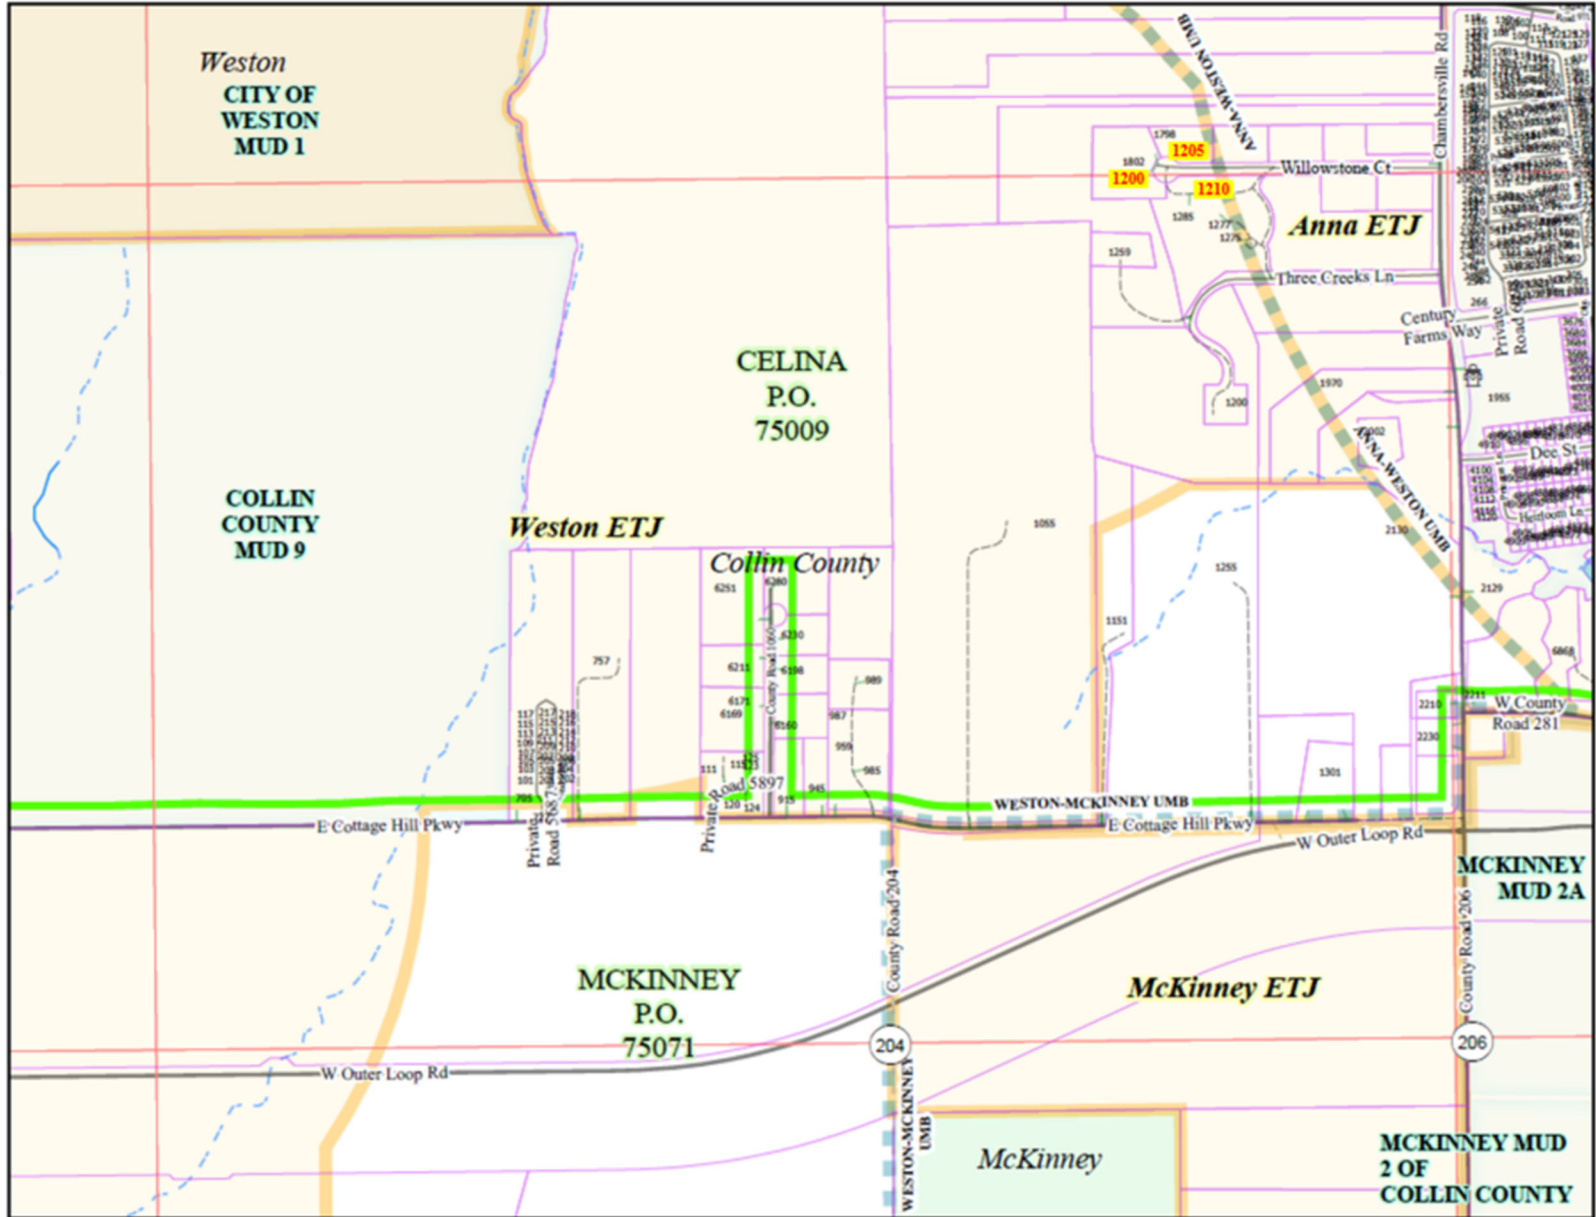

- Legend**
- Map Boundary
 - Asphalt/Concrete
 - Rock
 - Dirt
 - Private/Urban
 - County Line
 - Rail
 - CCAD Parcel
 - M-1400 Rural MSAG
 - 75069 Zip Code
 - Anna City ETJ
 - UMBs
 - Fire Hydrant

- Road Shields**
- Interstate
 - US Hwy
 - State Hwy
 - Business/Spur
 - Farm to Market
 - County Road

16F3	16F2	16G3
15F4	15F1	15G4
15F3	15F2	15G3

This map is a graphic representation of Collin County and should only be used for illustrative purposes. In no way should this map be used to settle any boundary dispute or locational conflict.

Collin County Road Atlas
15F1
 2/23/2026