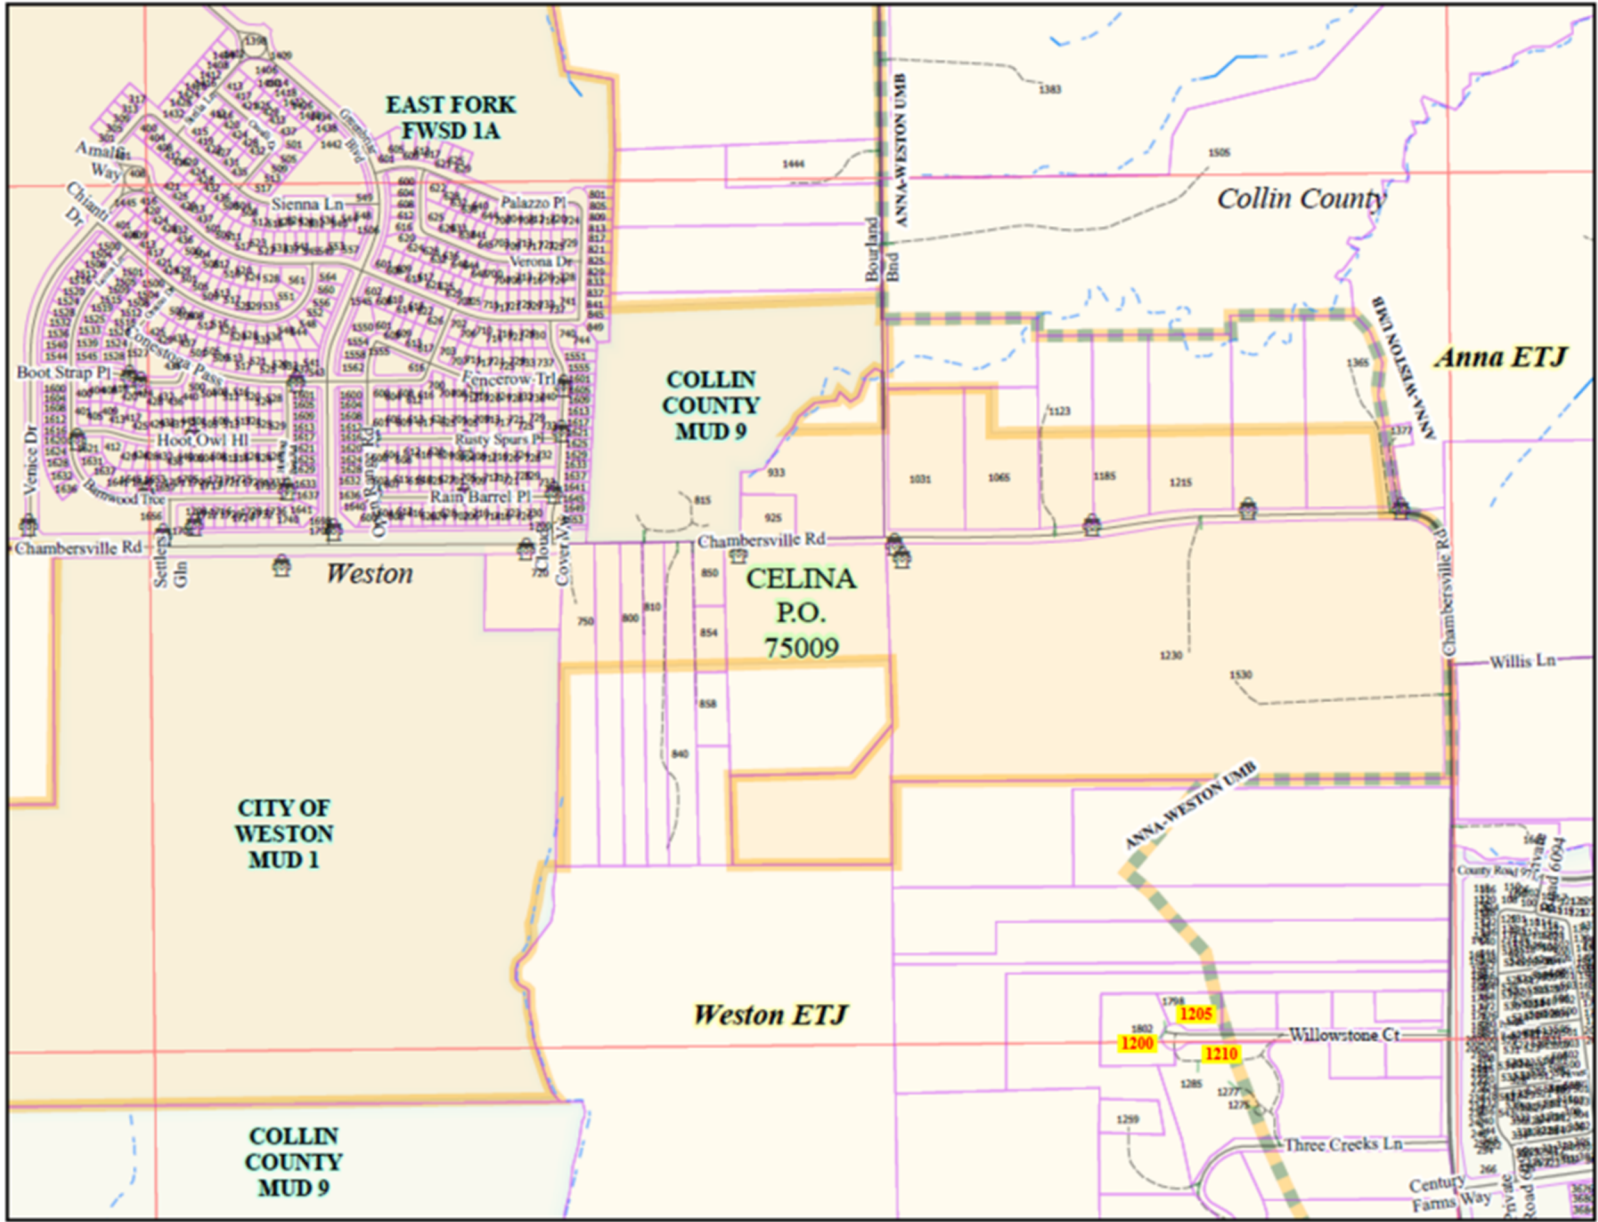

IT/GIS

Legend

- Map Boundary
- Asphalt/Concrete
- Rock
- Dirt
- Private/Urban
- County Line
- Rail
- CCAD Parcel
- M-1400 Rural MSAG
- 75069 Zip Code
- Anna City ETJ
- UMBs
- Fire Hydrant

Road Shields

- Interstate
- US Hwy
- State Hwy
- Business/Spur
- Farm to Market
- County Road

16F4	16F1	16G4
16F3	16F2	16G3
15F4	15F1	15G4

This map is a graphic representation of Collin County and should only be used for illustrative purposes. In no way should this map be used to settle any boundary dispute or locational conflict.

Collin County Road Atlas
16F2

2/23/2026