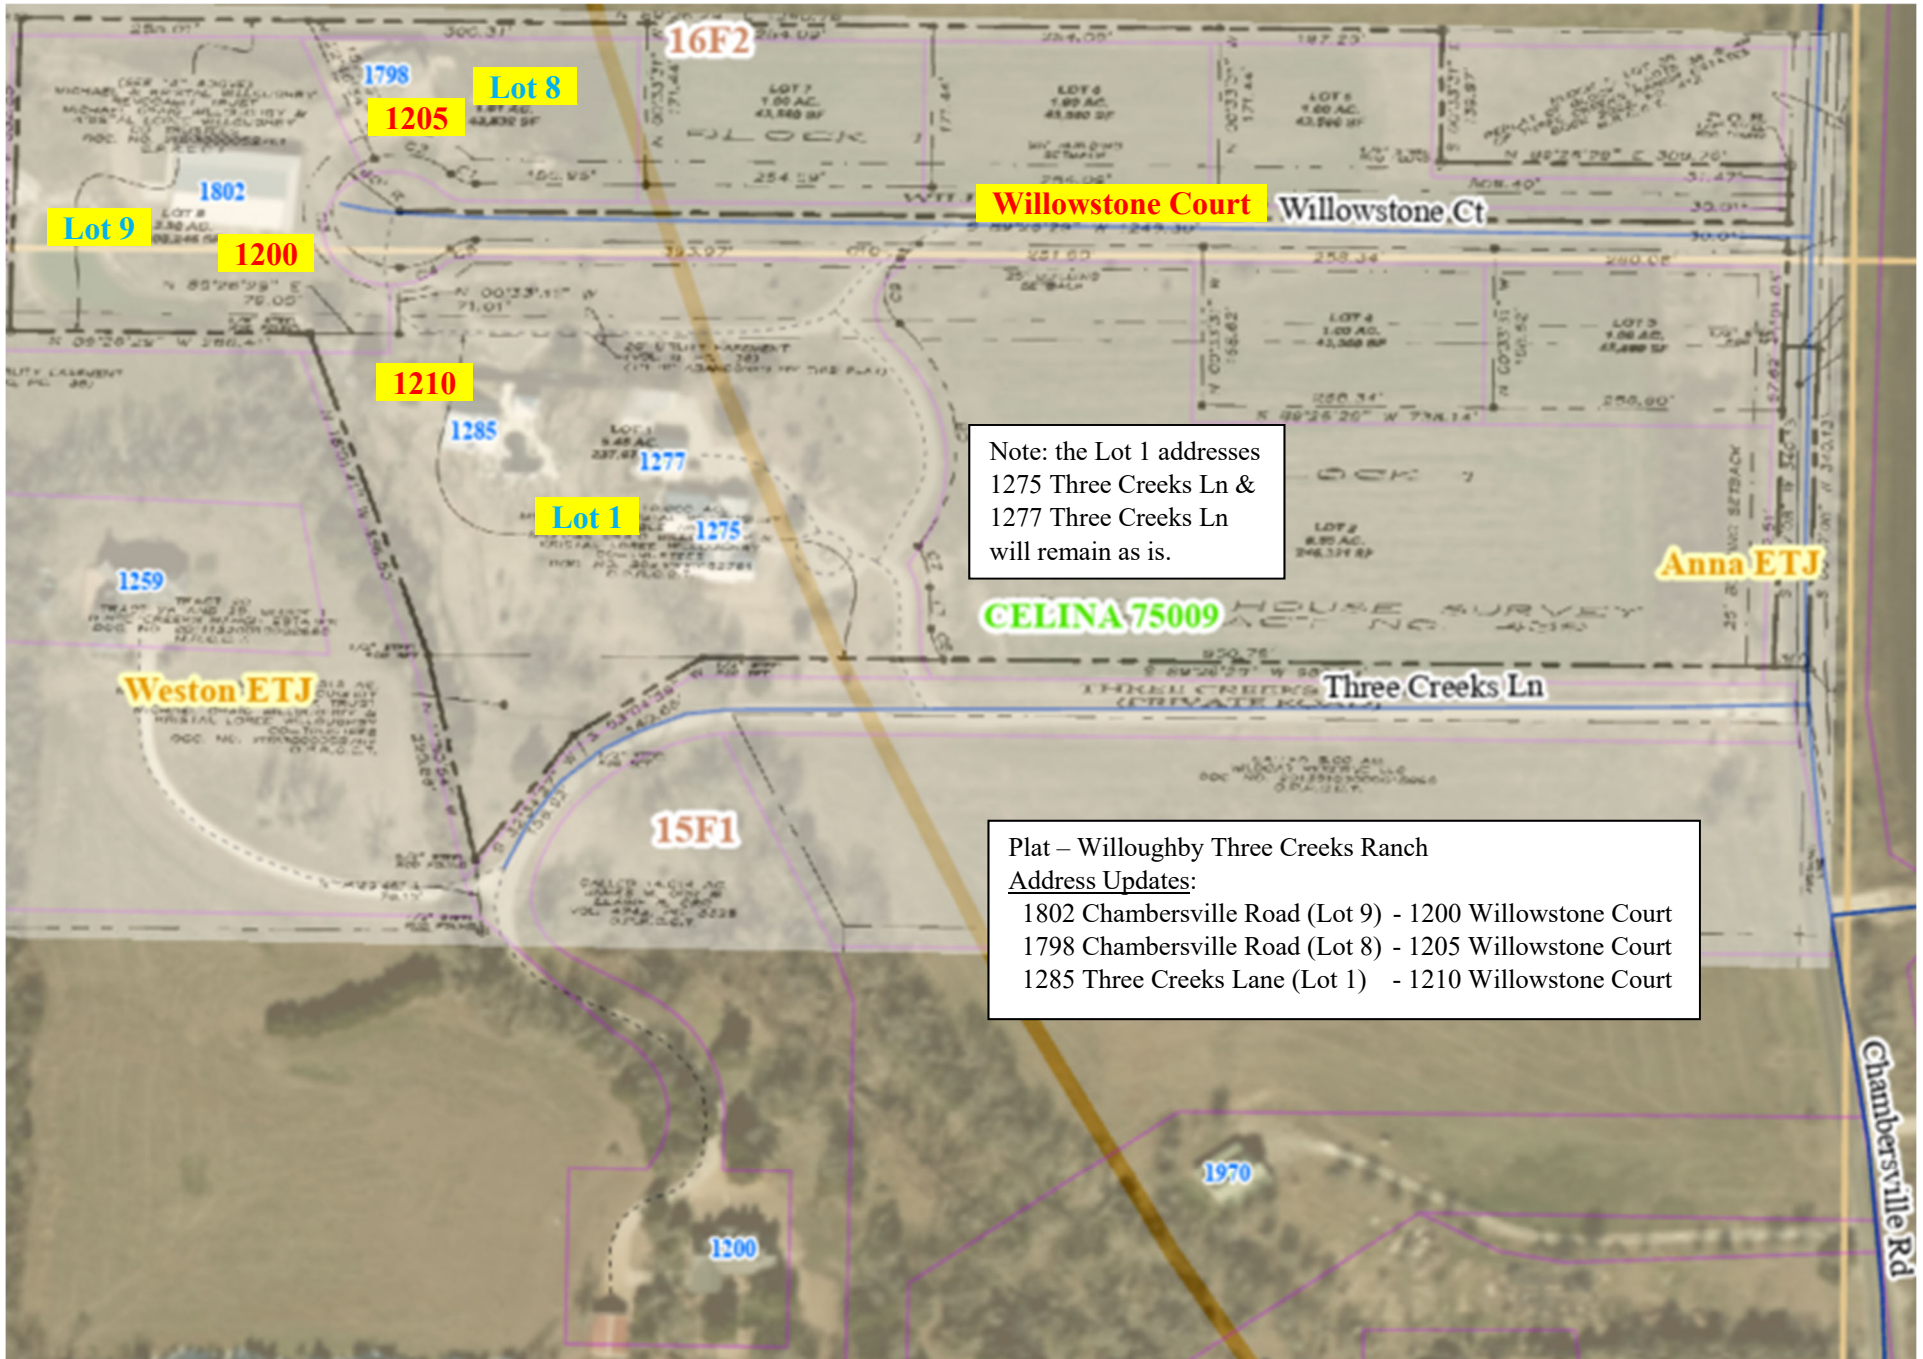

WILLOUGHBY THREE CREEKS RANCH ESTATES – new private road WILLOWSTONE CT, range 1200-1299 (west to east)

Note: the Lot 1 addresses 1275 Three Creeks Ln & 1277 Three Creeks Ln will remain as is.

Plat – Willoughby Three Creeks Ranch  
Address Updates:  
 1802 Chambersville Road (Lot 9) - 1200 Willowstone Court  
 1798 Chambersville Road (Lot 8) - 1205 Willowstone Court  
 1285 Three Creeks Lane (Lot 1) - 1210 Willowstone Court